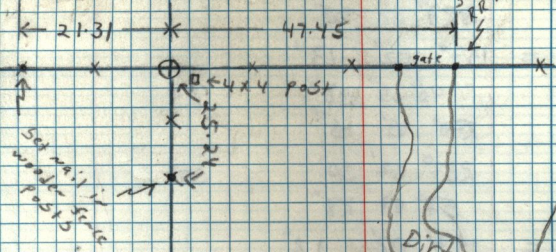

Slagowski  
Buttars

Date: 1980

flush w/ ground  
surface

21/22

54

Brass Mon.

Dirt Roads

note: need  
witness cars  
set!